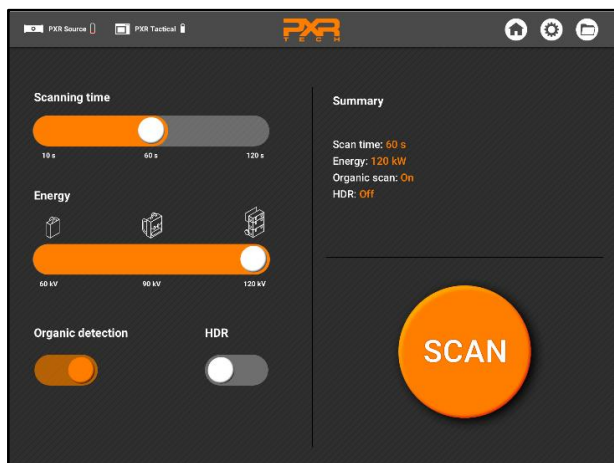

## User friendly software For every user

- Control device for the whole PXR System
- Display, analyze, share, and store images
- Forerunner in user experience
- Accurate analysis tool
- Easy image export
- For computers, laptops or tablets
- Supports Windows 10

Rotate, Pan, Zoom, Image sharpener, Distance measurement, and Annotation

Standard, Reverse black and white, and Pseudo Colour

Histogram

Low Battery Alarm

Graphic export format

X-ray source parameters adjustable (kV, mA and time)